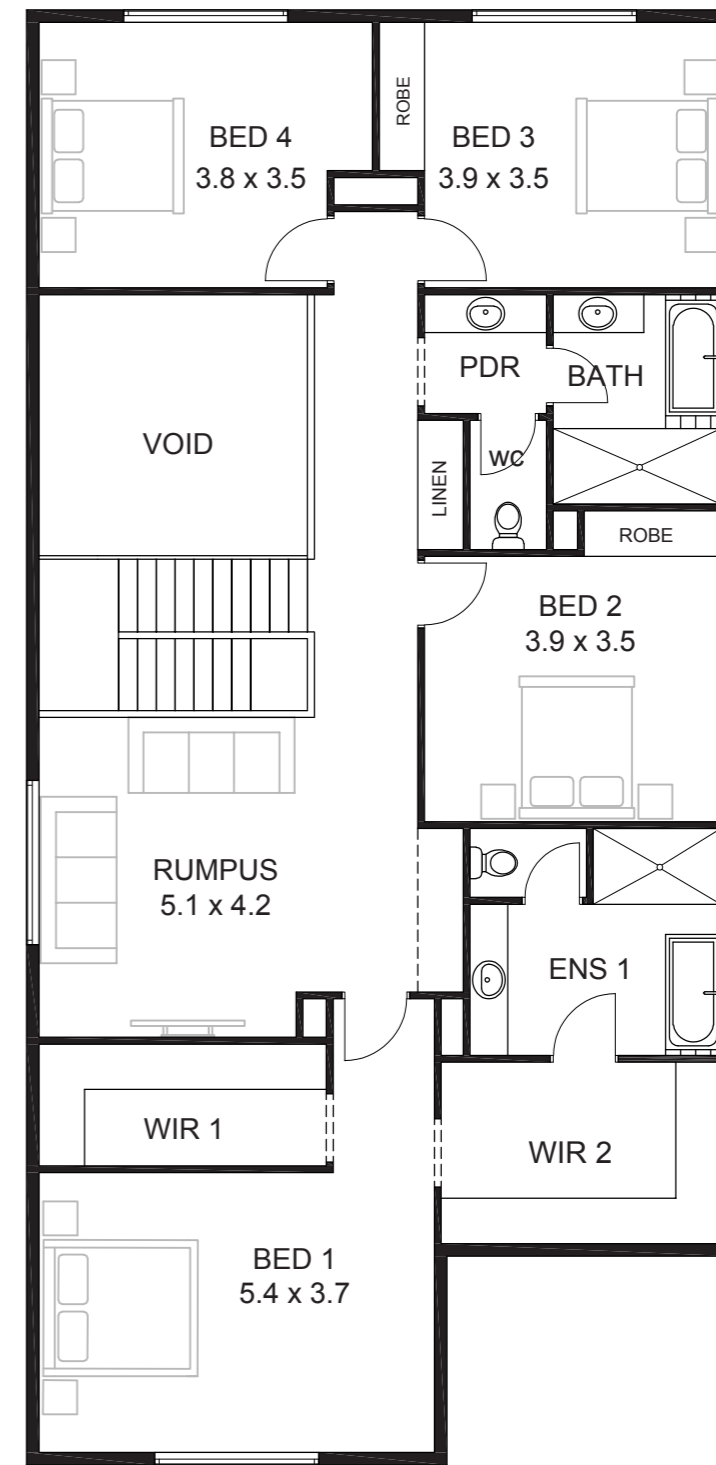

ARKI

Area	m ²
Lower Living	145.50
Upper Living	169.50
Garage	41.50
Porch	4.00
Alfresco	15.50
Total	376.00

HOUSE WIDTH: 11.5m
LENGTH: 19.4m

*Customise
This Plan*

LOWER LEVEL

UPPER LEVEL

© Copyright