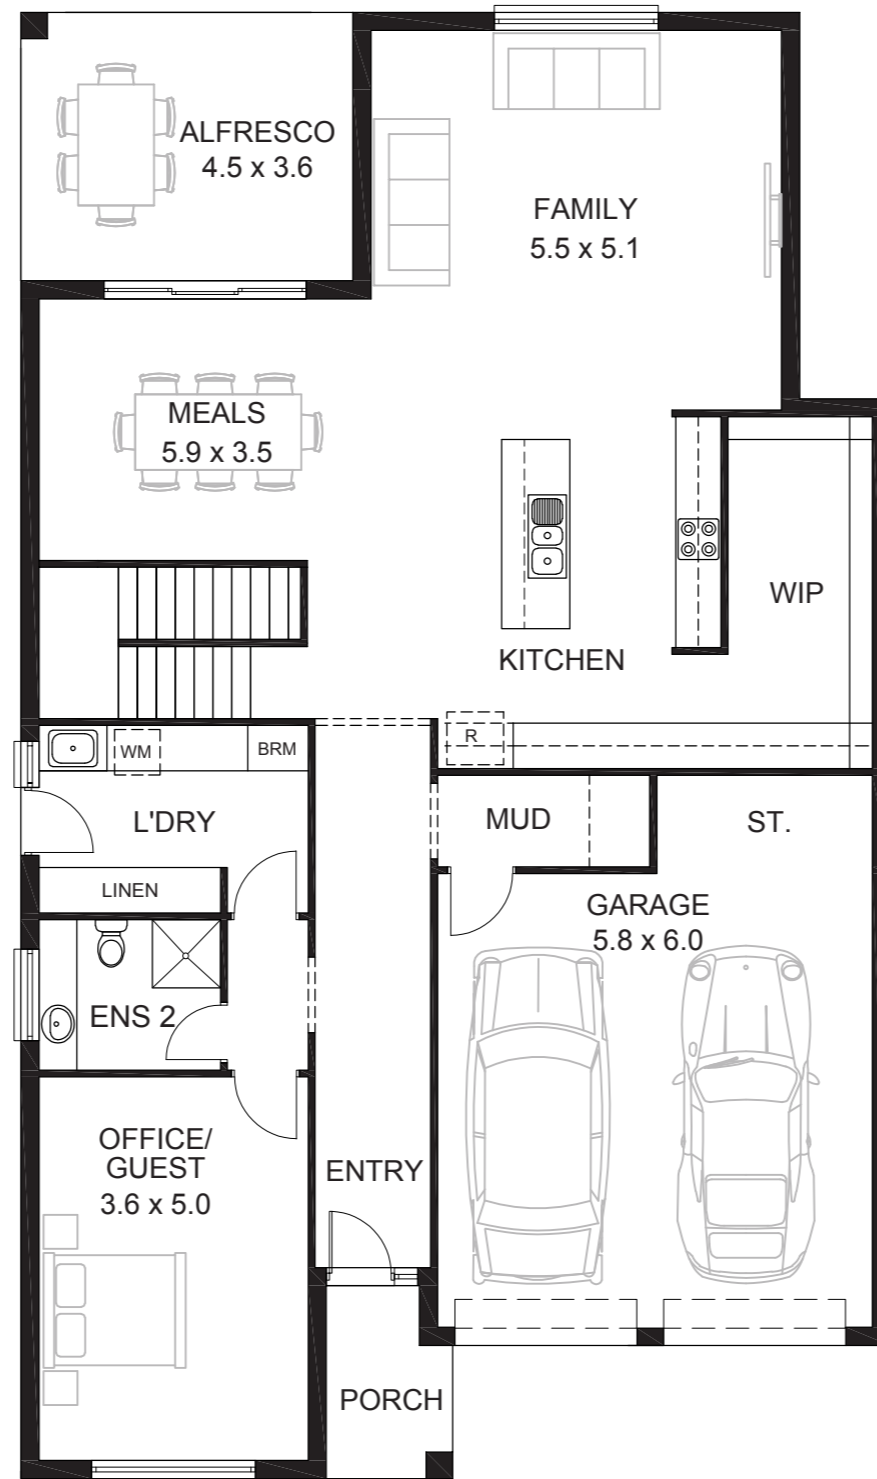

ARKI

Area	m ²
Lower Living	145.50
Upper Living	169.50
Garage	41.50
Porch	4.00
Alfresco	15.50
Total	376.00

HOUSE WIDTH: 11.5m
LENGTH: 19.4m

*Customise
This Plan*

LOWER LEVEL

UPPER LEVEL

© Copyright