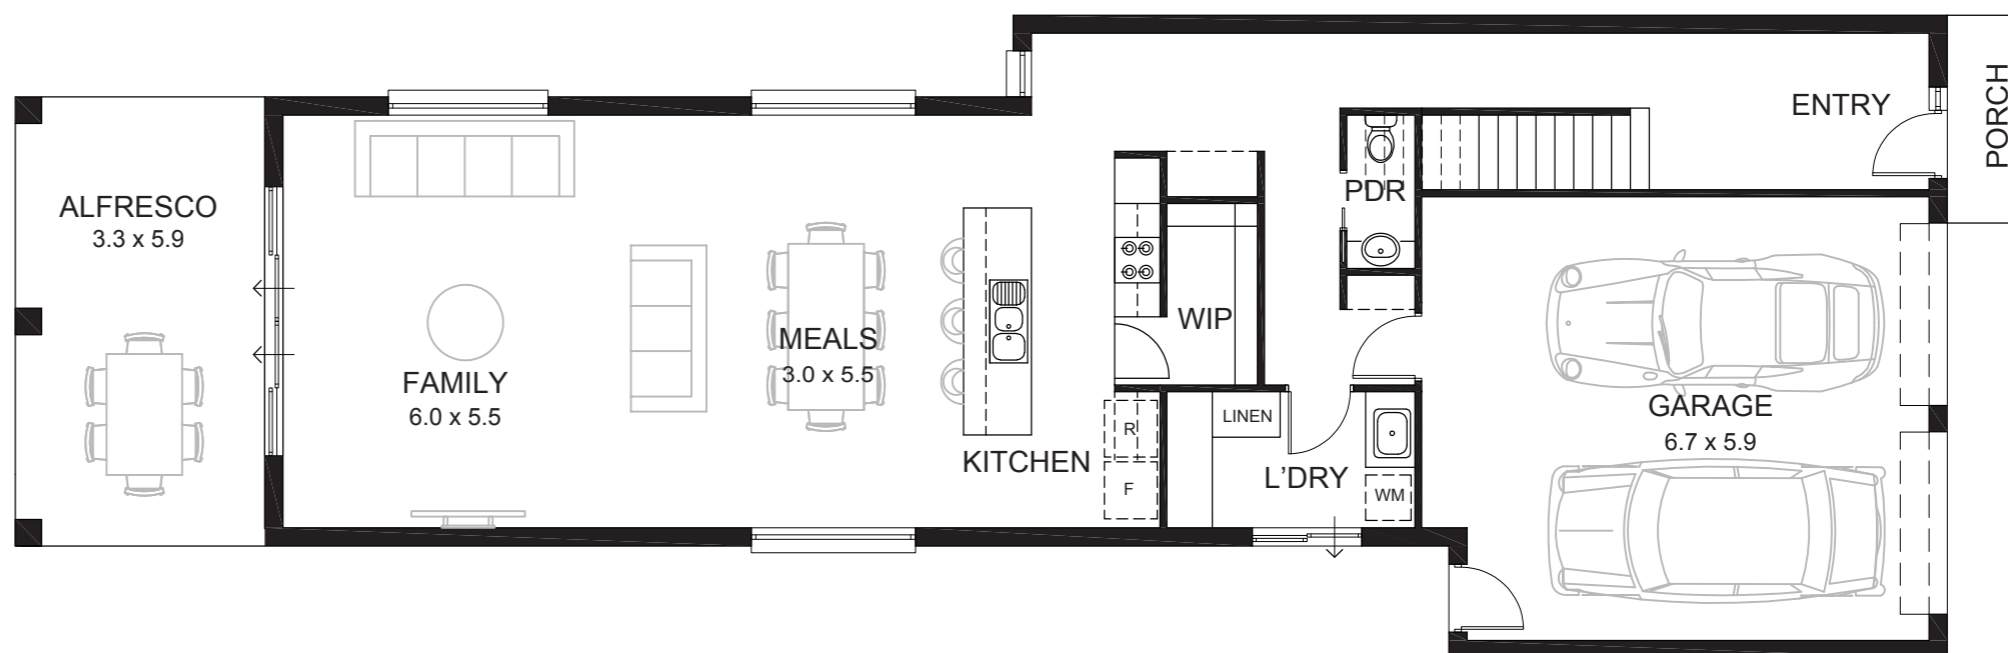

# HARVEY

Area	m <sup>2</sup>
Lower Living	113.50
Upper Living	128.50
Garage	42.00
Porch	3.00
Alfresco	19.50
<b>Total</b>	<b>306.50</b>

HOUSE WIDTH: 8.5m  
LENGTH: 26.8m

UPPER LEVEL

LOWER LEVEL

*Customise  
This Plan*