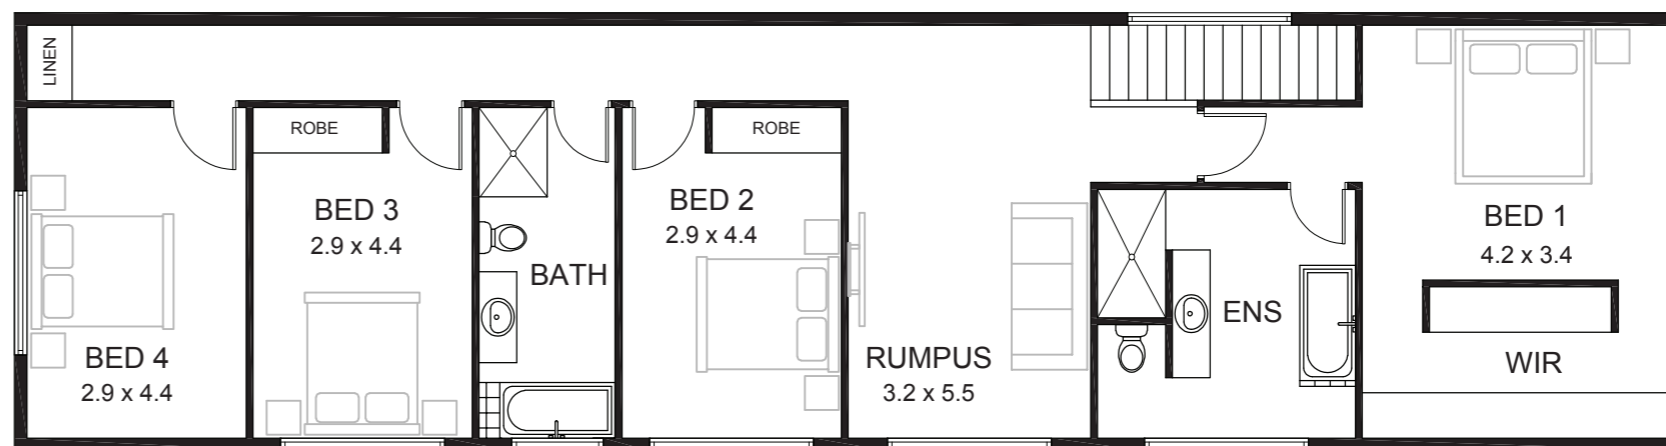

# HARVEY

Area	m <sup>2</sup>
Lower Living	113.50
Upper Living	128.50
Garage	42.00
Porch	3.00
Alfresco	19.50
<b>Total</b>	<b>306.50</b>

HOUSE WIDTH: 8.5m  
LENGTH: 26.8m

UPPER LEVEL

LOWER LEVEL

*Customise  
This Plan*