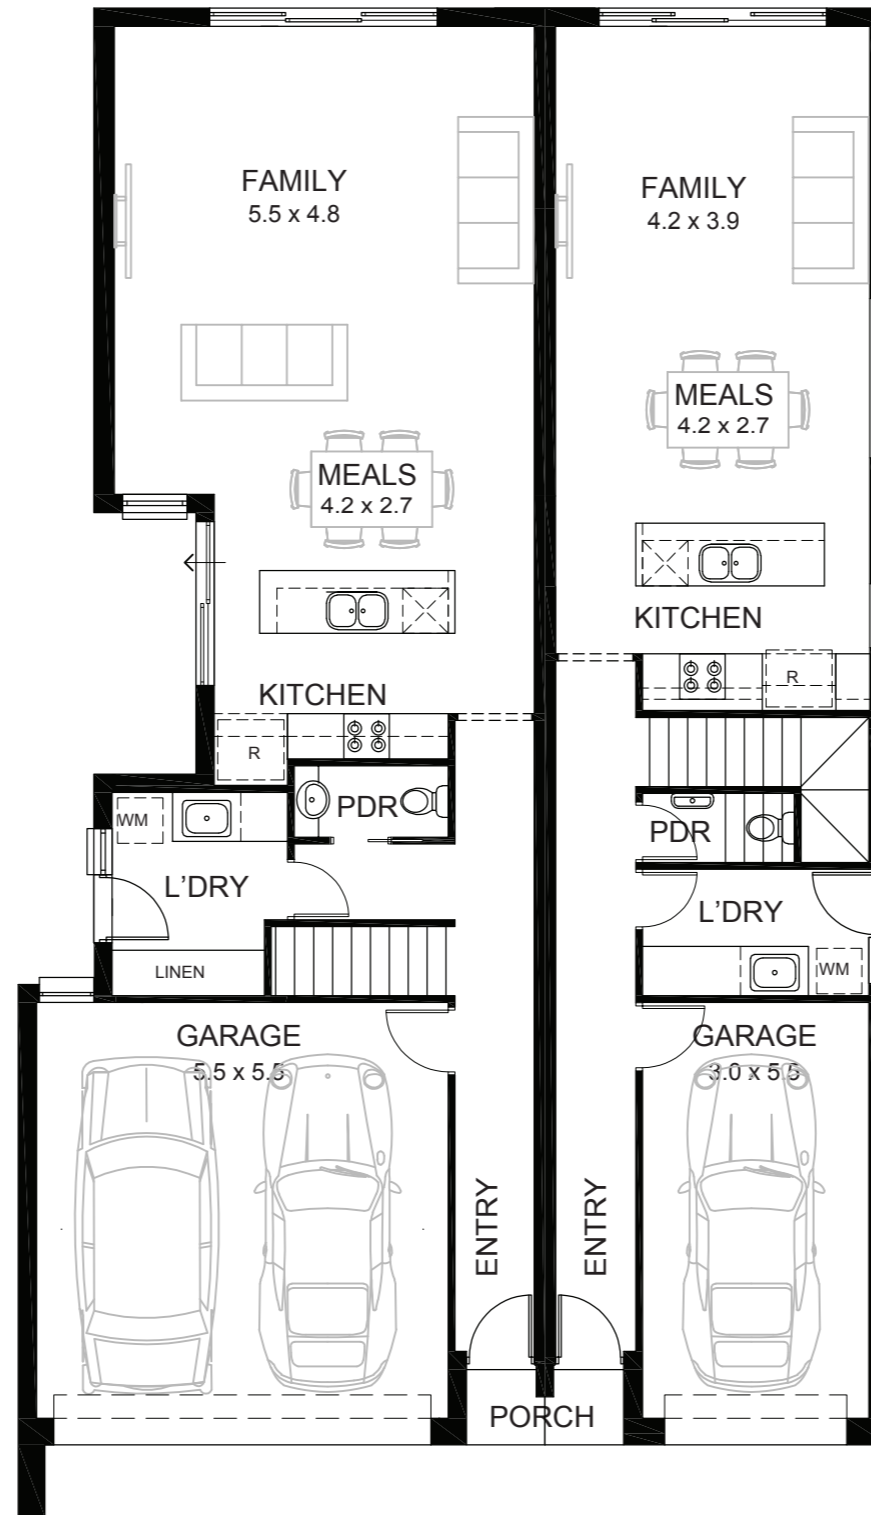

## DUO 1

Area	m <sup>2</sup>
Lower Living	80.00
Upper Living	87.50
Garage	34.00
Porch	1.00
Alfresco	10.50
<b>Total</b>	<b>213.00</b>

HOUSE WIDTH: 7.0m  
LENGTH: 21.6m

## DUO 2

Area	m <sup>2</sup>
Lower Living	66.00
Upper Living	66.00
Garage	19.50
Porch	1.00
Alfresco	9.00
<b>Total</b>	<b>161.50</b>

HOUSE WIDTH: 5.5m  
LENGTH: 21.6m

LOWER LEVEL

UPPER LEVEL

© Copyright