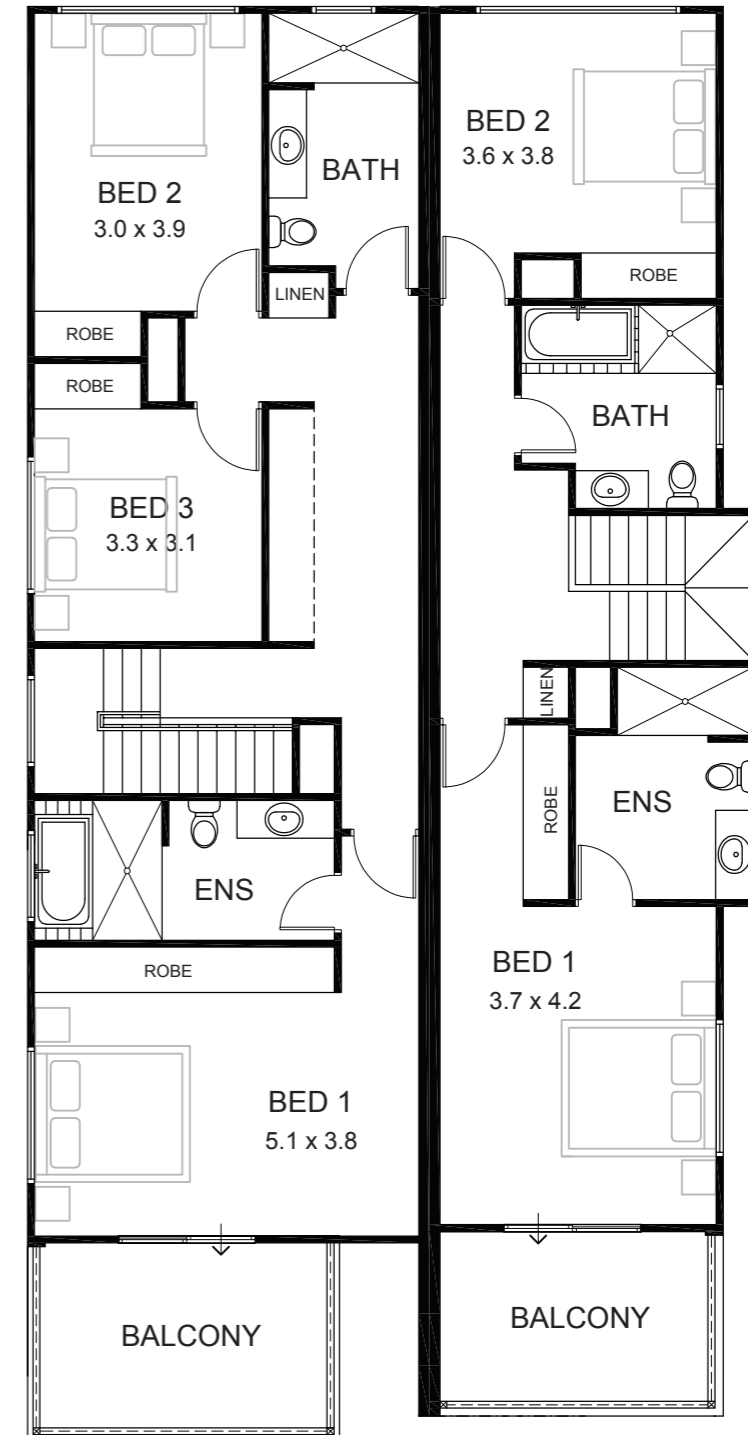

## DUO 1

Area	m <sup>2</sup>
Lower Living	80.00
Upper Living	87.50
Garage	34.00
Porch	1.00
Alfresco	10.50
<b>Total</b>	<b>213.00</b>

HOUSE WIDTH: 7.0m  
LENGTH: 21.6m

## DUO 2

Area	m <sup>2</sup>
Lower Living	66.00
Upper Living	66.00
Garage	19.50
Porch	1.00
Alfresco	9.00
<b>Total</b>	<b>161.50</b>

HOUSE WIDTH: 5.5m  
LENGTH: 21.6m

LOWER LEVEL

UPPER LEVEL

© Copyright