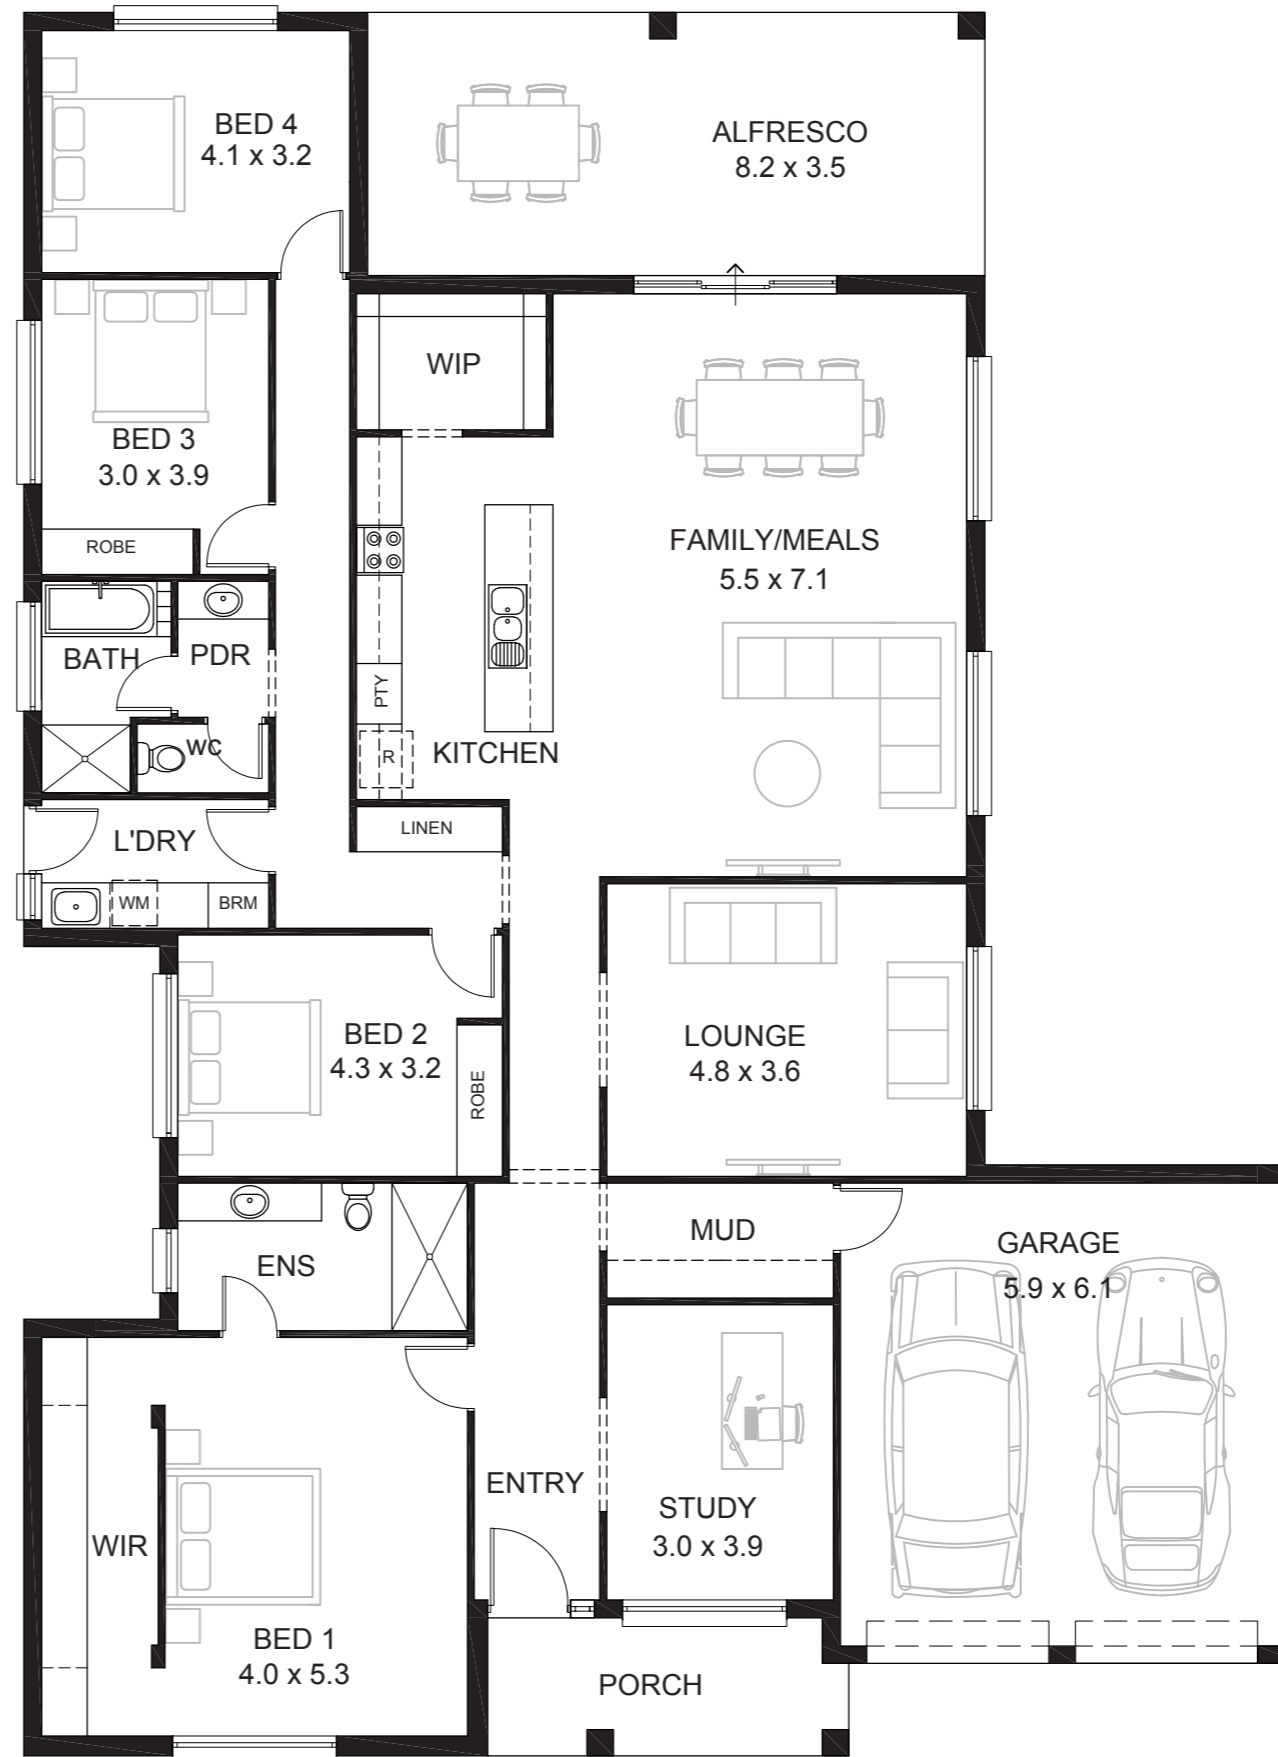

RIANA

Area	m ²
Living	233.00
Garage	40.00
Porch	8.50
Alfresco	28.50
Total	310.00

HOUSE WIDTH: 16.9m
LENGTH: 23.6m

*Customise
This Plan*

© Copyright