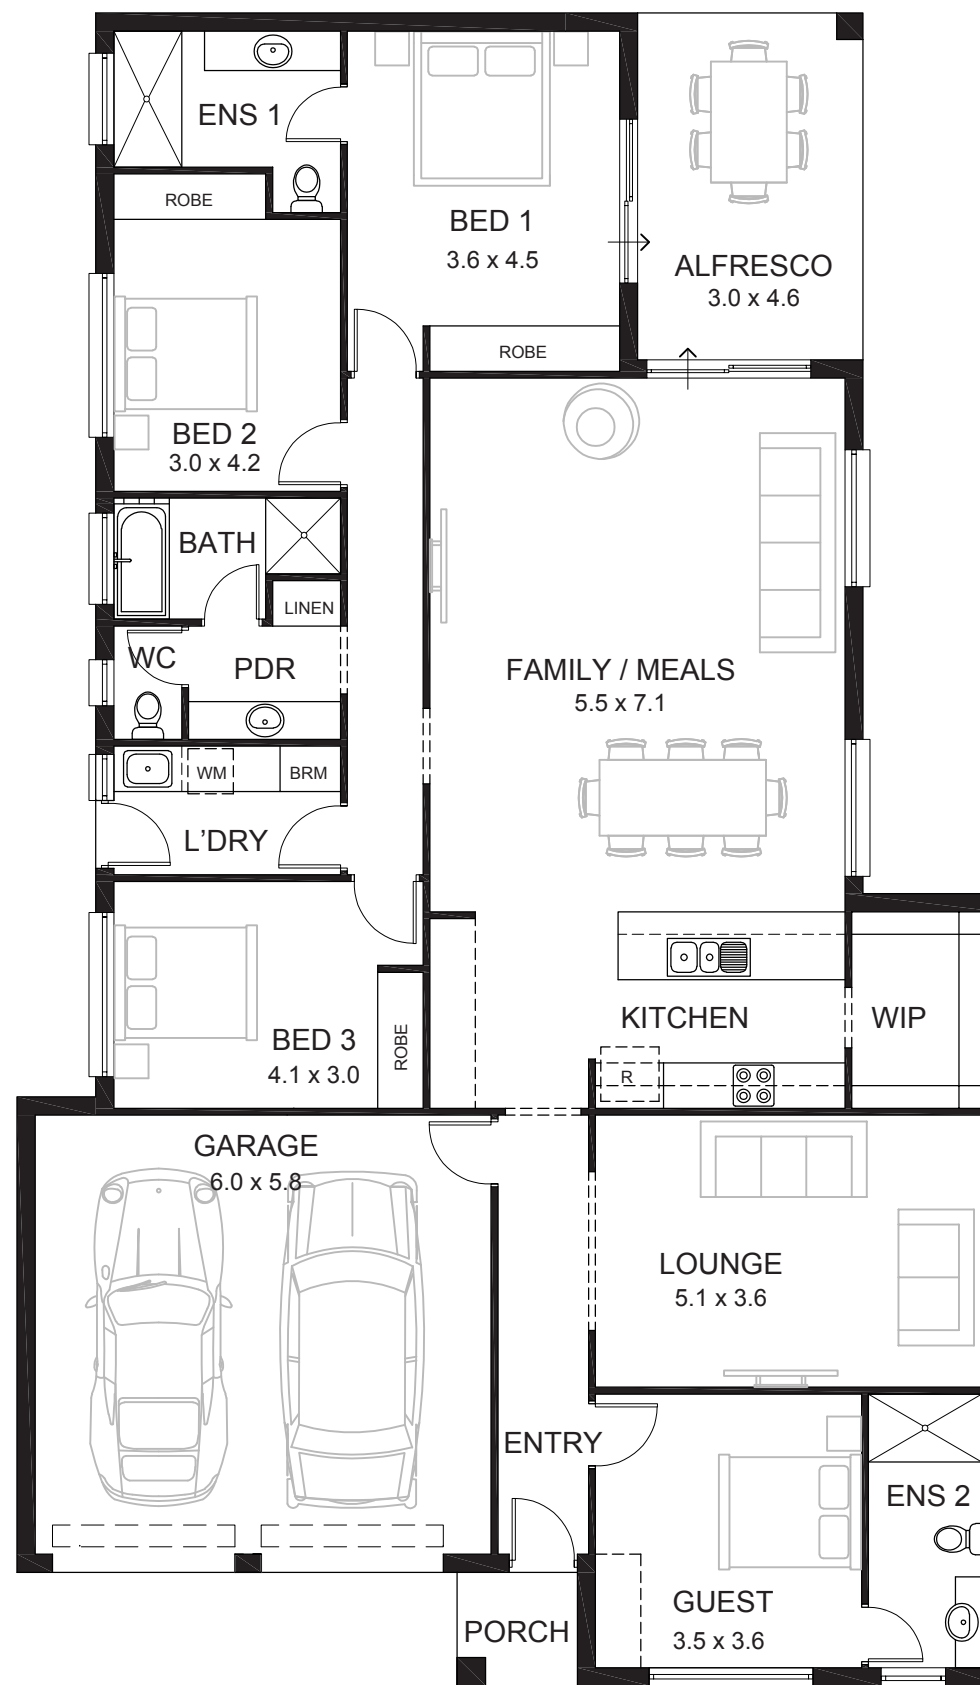

LAWSON

Area	m ²
Living	189.00
Garage	38.00
Porch	2.50
Alfresco	13.50
Total	243.00

HOUSE WIDTH: 13.0m
LENGTH: 22.1m

*Customise
This Plan*

© Copyright