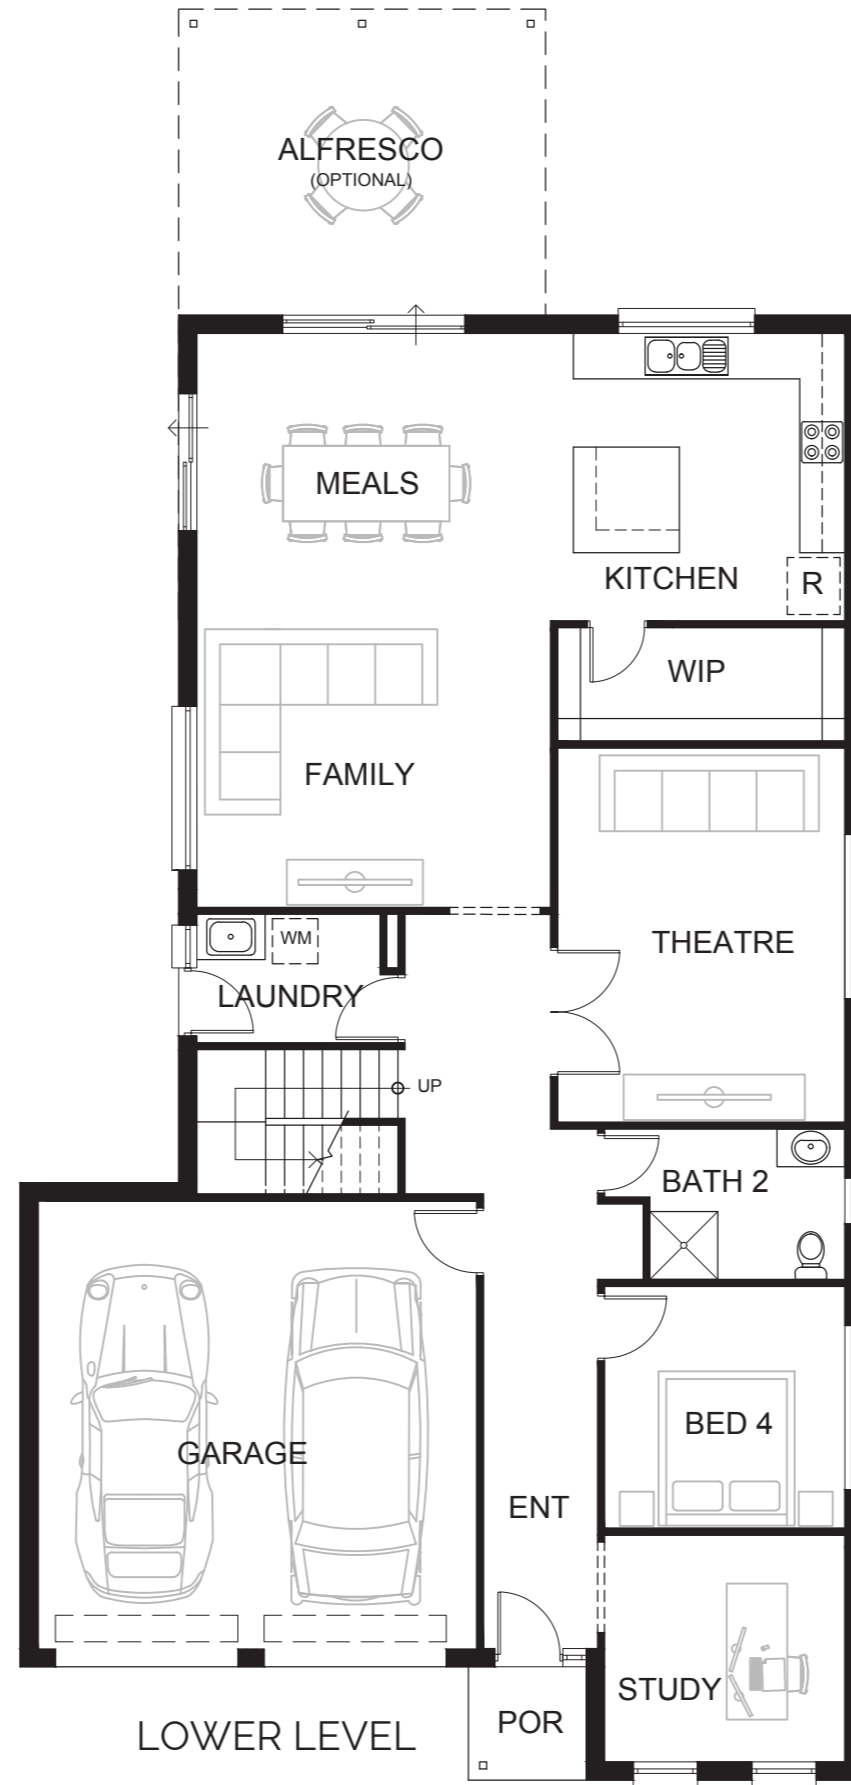

# The Stradbroke

Area	m <sup>2</sup>
Lower Living	143.00
Upper Living	99.00
Garage	38.00
Porch	2.50
<b>Total</b>	<b>282.50</b>
Alfresco (opt.)	20.00

HOUSE WIDTH  
This design is 11.2m wide.

UPPER LEVEL

© Copyright