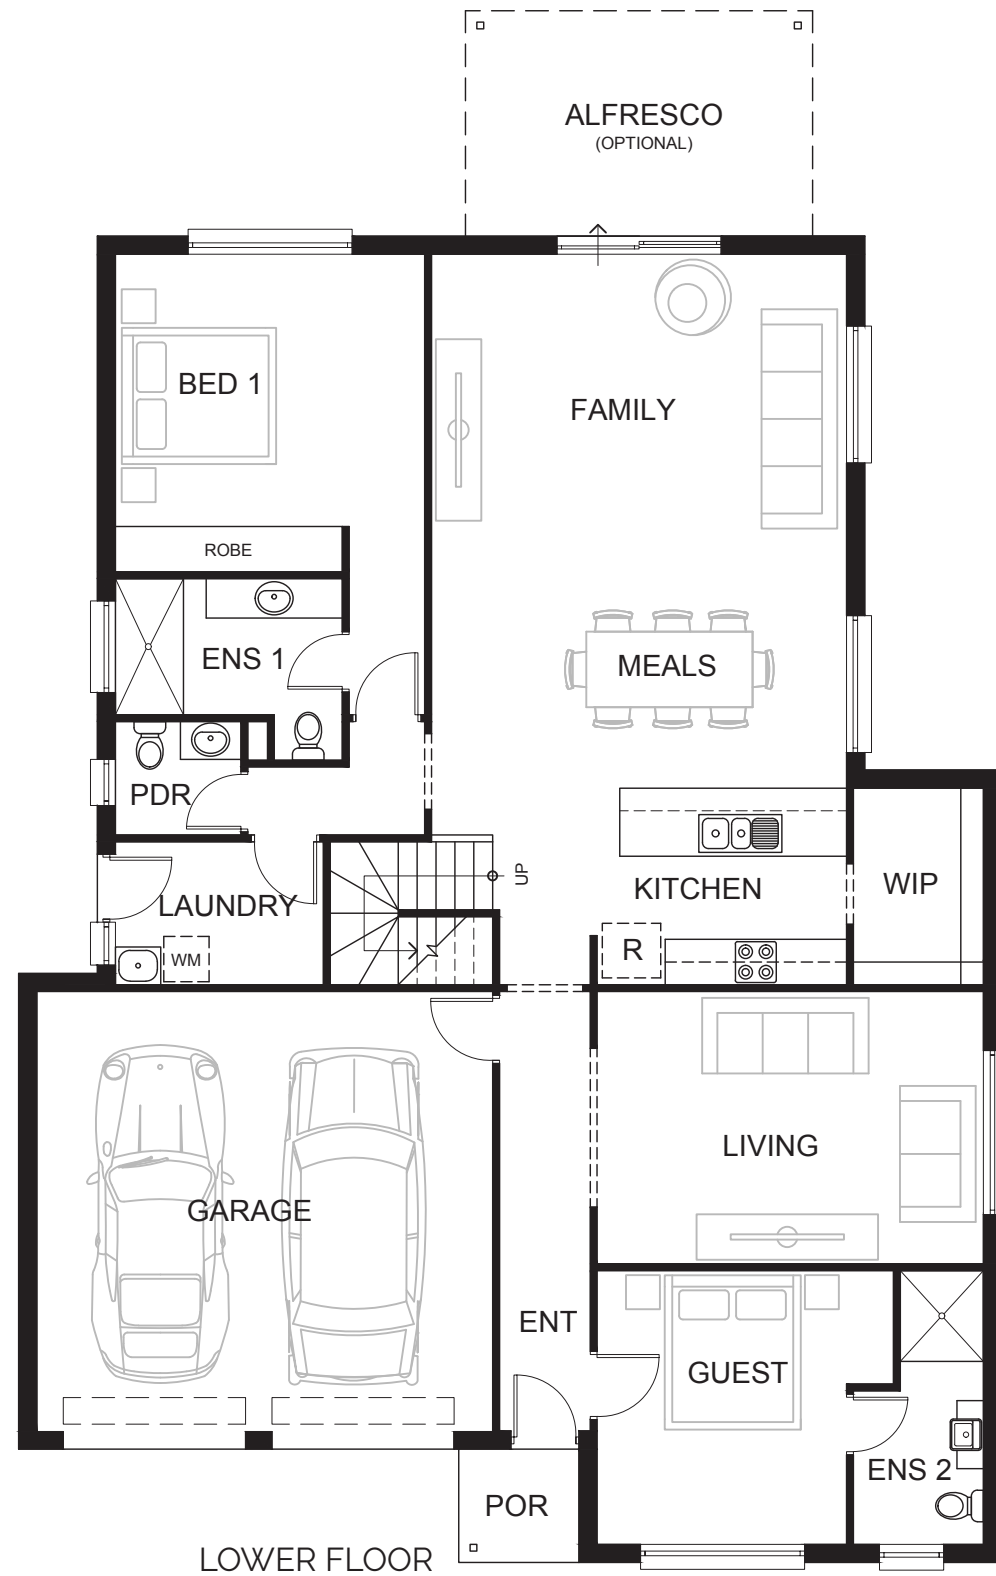

RF270^t

| Area | m ² |
|-----------------|----------------|
| Lower Living | 155.80 |
| Upper Living | 69.80 |
| Garage | 38.20 |
| Porch | 2.40 |
| Total | 266.20 |
| Alfresco (opt.) | 13.70 |

HOUSE WIDTH

This design is 13.0m wide.

We will modify this FLEXI-PLAN for you at no extra.*

Add an alfresco, just ask us how.

UPPER FLOOR

© Copyright