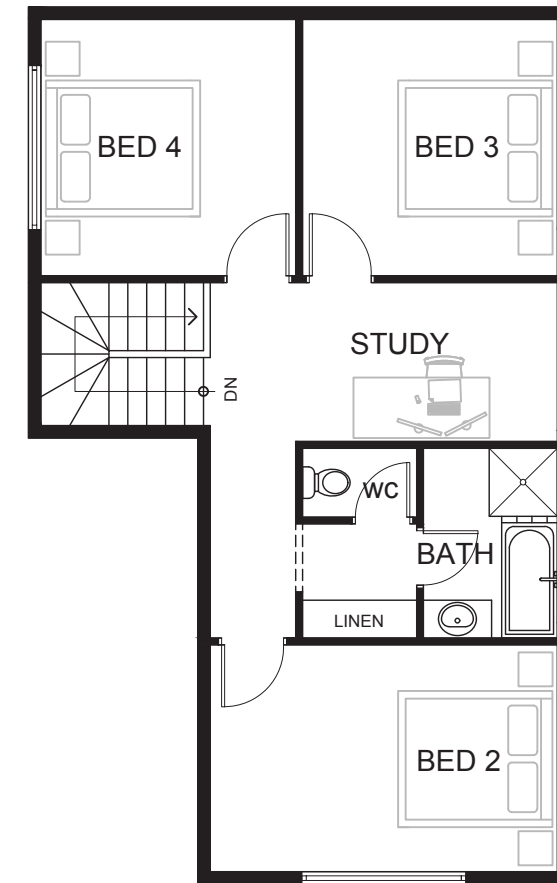

RF270^t

| Area | m ² |
|-----------------|----------------|
| Lower Living | 155.80 |
| Upper Living | 69.80 |
| Garage | 38.20 |
| Porch | 2.40 |
| Total | 266.20 |
| Alfresco (opt.) | 13.70 |

HOUSE WIDTH

This design is 13.0m wide.

We will modify this FLEXI-PLAN for you at no extra.*

Add an alfresco, just ask us how.

UPPER FLOOR

© Copyright