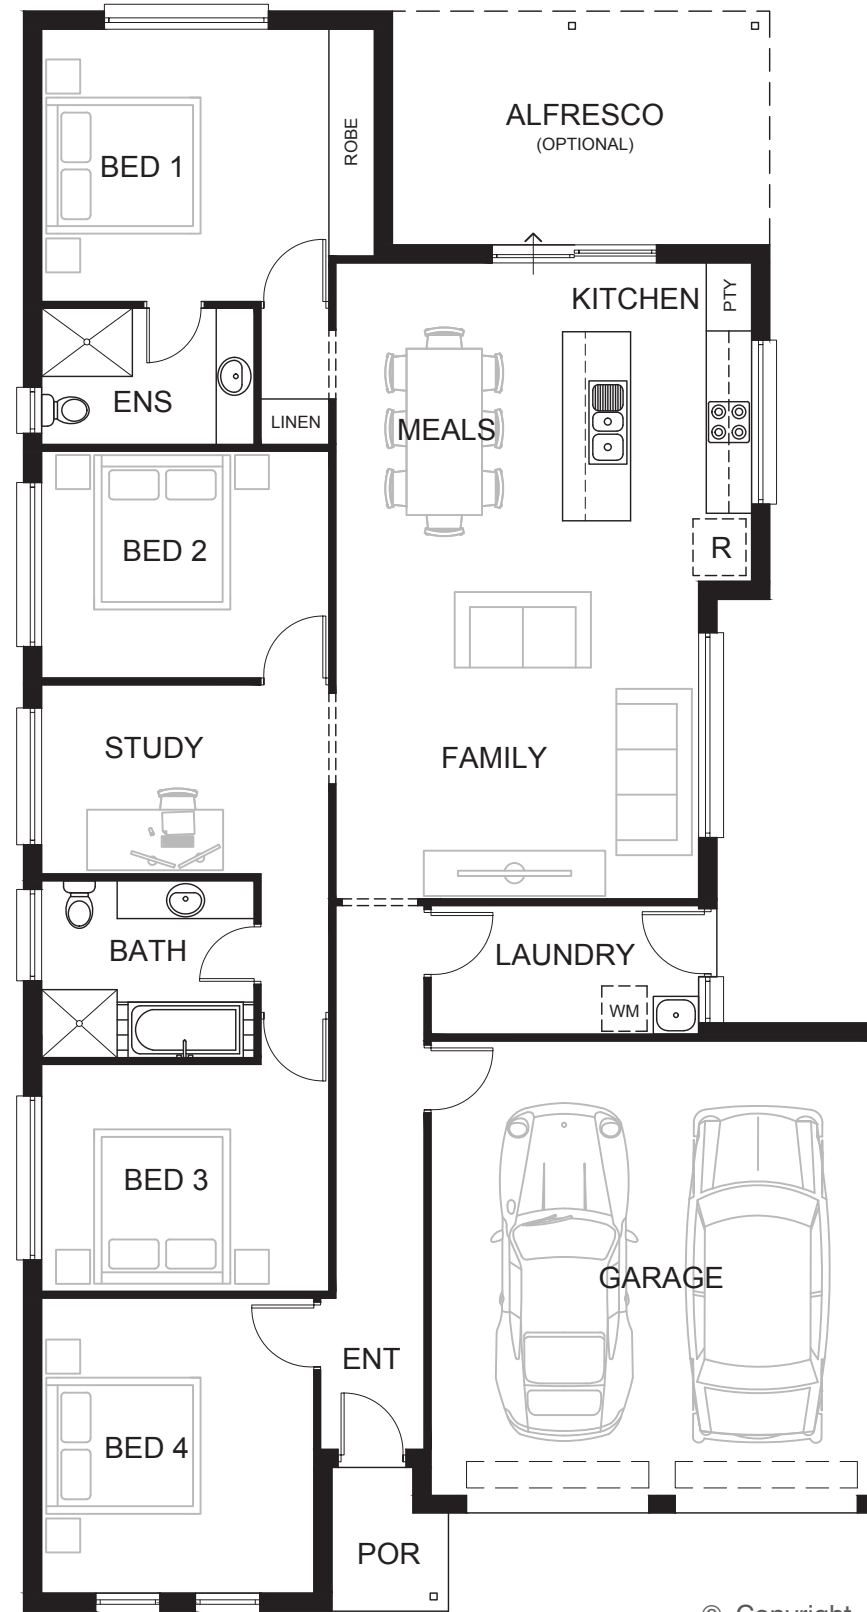

RF195^a

Area	m ²
Living	153.10
Garage	38.80
Porch	2.60
Total	194.50
Alfresco (opt.)	15.40

HOUSE WIDTH

This design is 11.5m wide.

We will modify this FLEXI-PLAN for you at no extra.*

Add an alfresco, just ask us how.